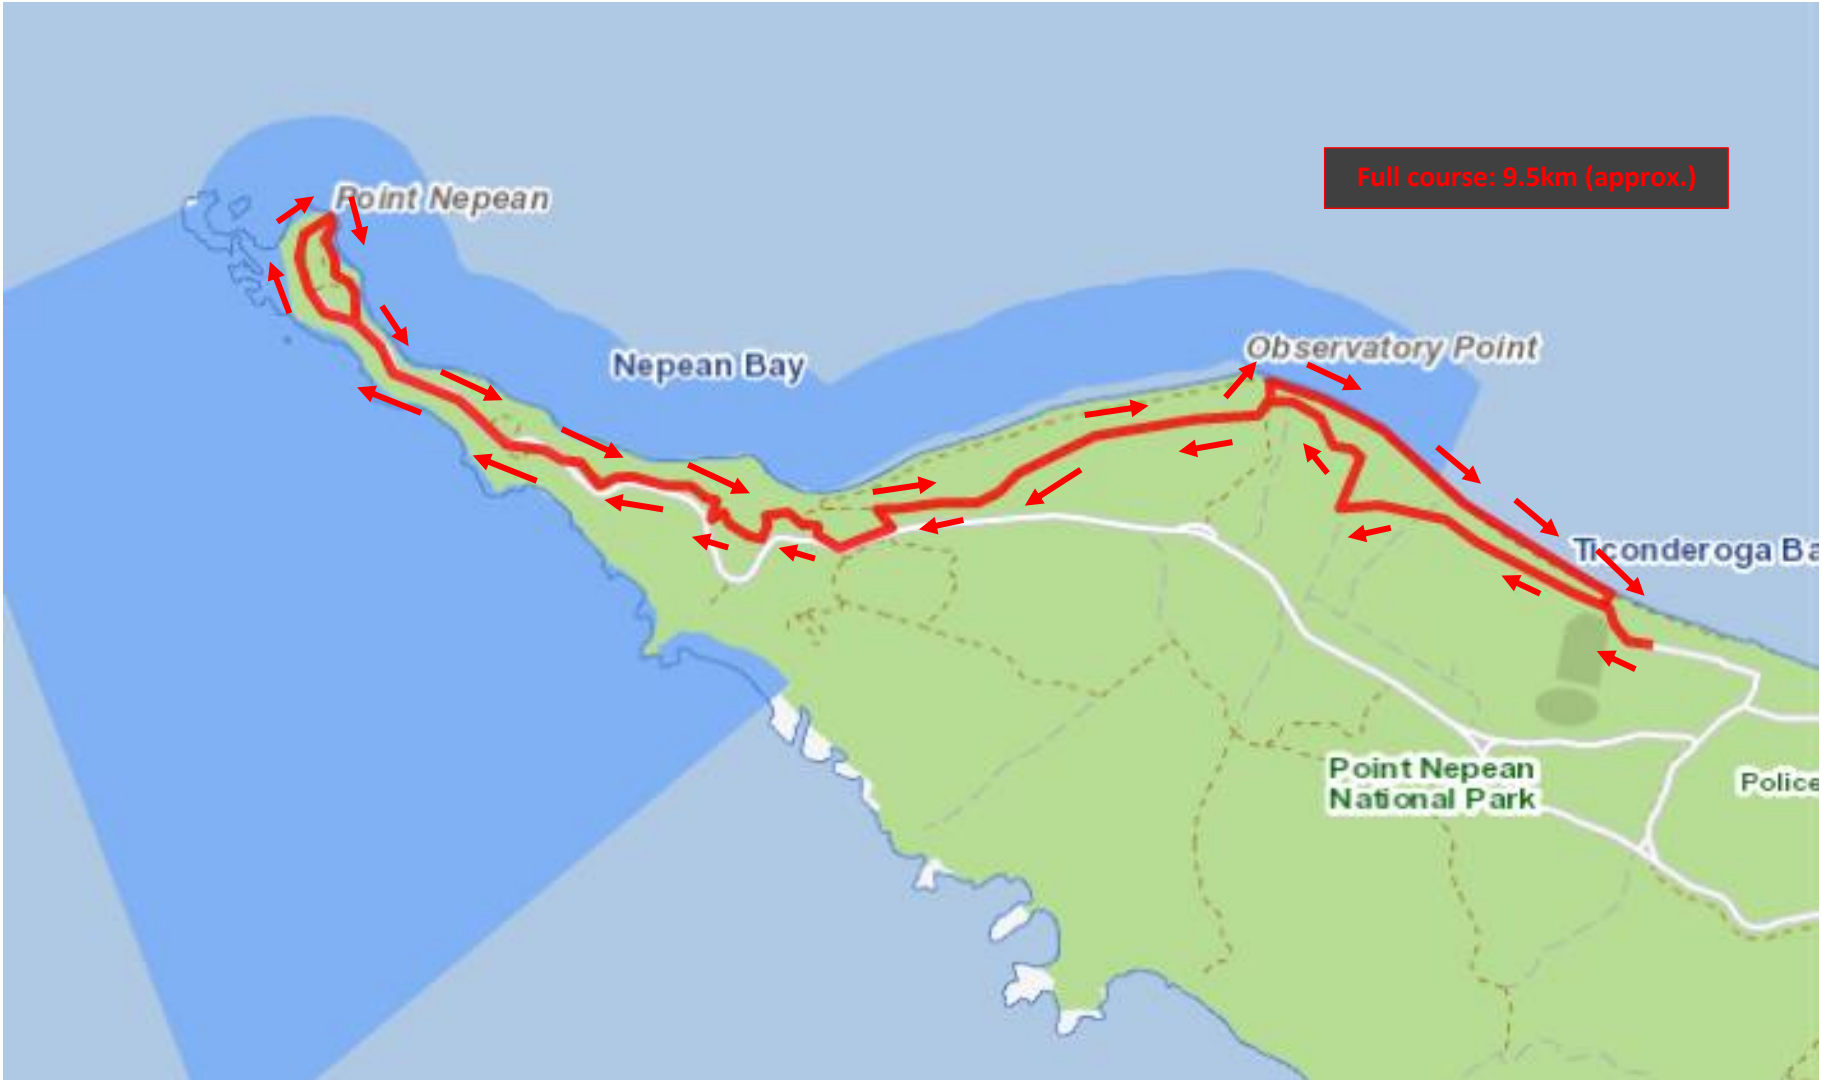

Observatory Point

Point Nepean National Park

Ticonderoga Bay

Ticonderoga Bay

Short course: 2.8km (approx.)

Jarman Oval

Point Nepean Quarantine Station

Point Nepean National Park

Monash Brk

Defence Rd

Danson Dr

Bogle Rd

Ochre Tree Rd

Jacksons Rd

Full course: 9.5km (approx.)

Point Nepean

Nepean Bay

Observatory Point

Ticonderoga Bay

Point Nepean National Park

Police